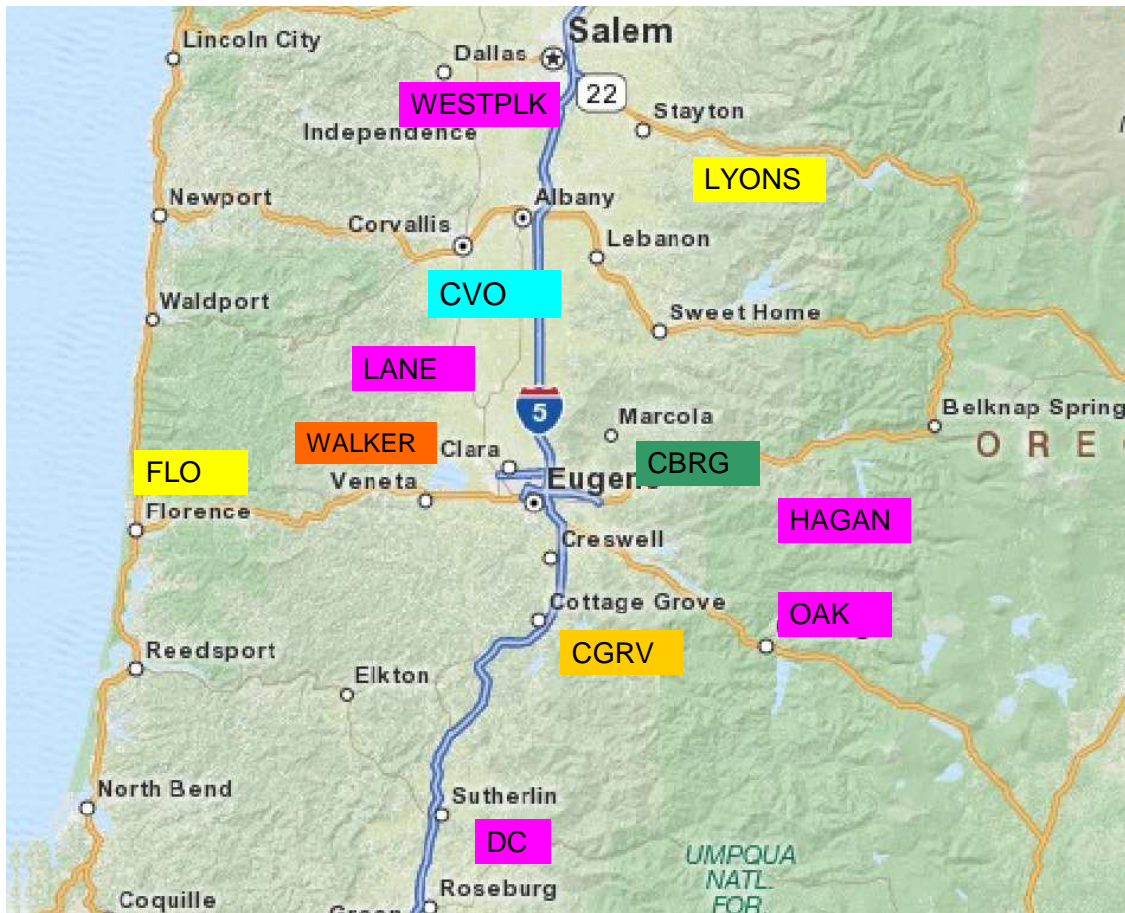

### LANE PACKET NODE MAP

### Packet Nodes by Area

South Lane County	CGRV [KD7CGF-1]	144.910
EAST		
McKenzie Valley	HAGAN [K7SLA-1]	144.930
Willamette Valley	OAK [W7ZQD-8]	144.930
Central Lane	CBRG [W7EUG-1]	145.060
WEST:		
West/Central Lane	WALKER [W7SLA-1]	145.030
West Lane/Coast	FLO [W7FLO-2]	144.950
Wide Area	LANE [W7ZQD-7]	144.930
Benton County	CVO [K7CVO-11]	144.970
Going NORTH out of Area:	LYONS [KA7UPD-1]	use node system
	WSTPLK [W7OEM-5]	off LANE
Going SOUTH out of Area:	DC [WB6RHW-1]	off LANE/OAK