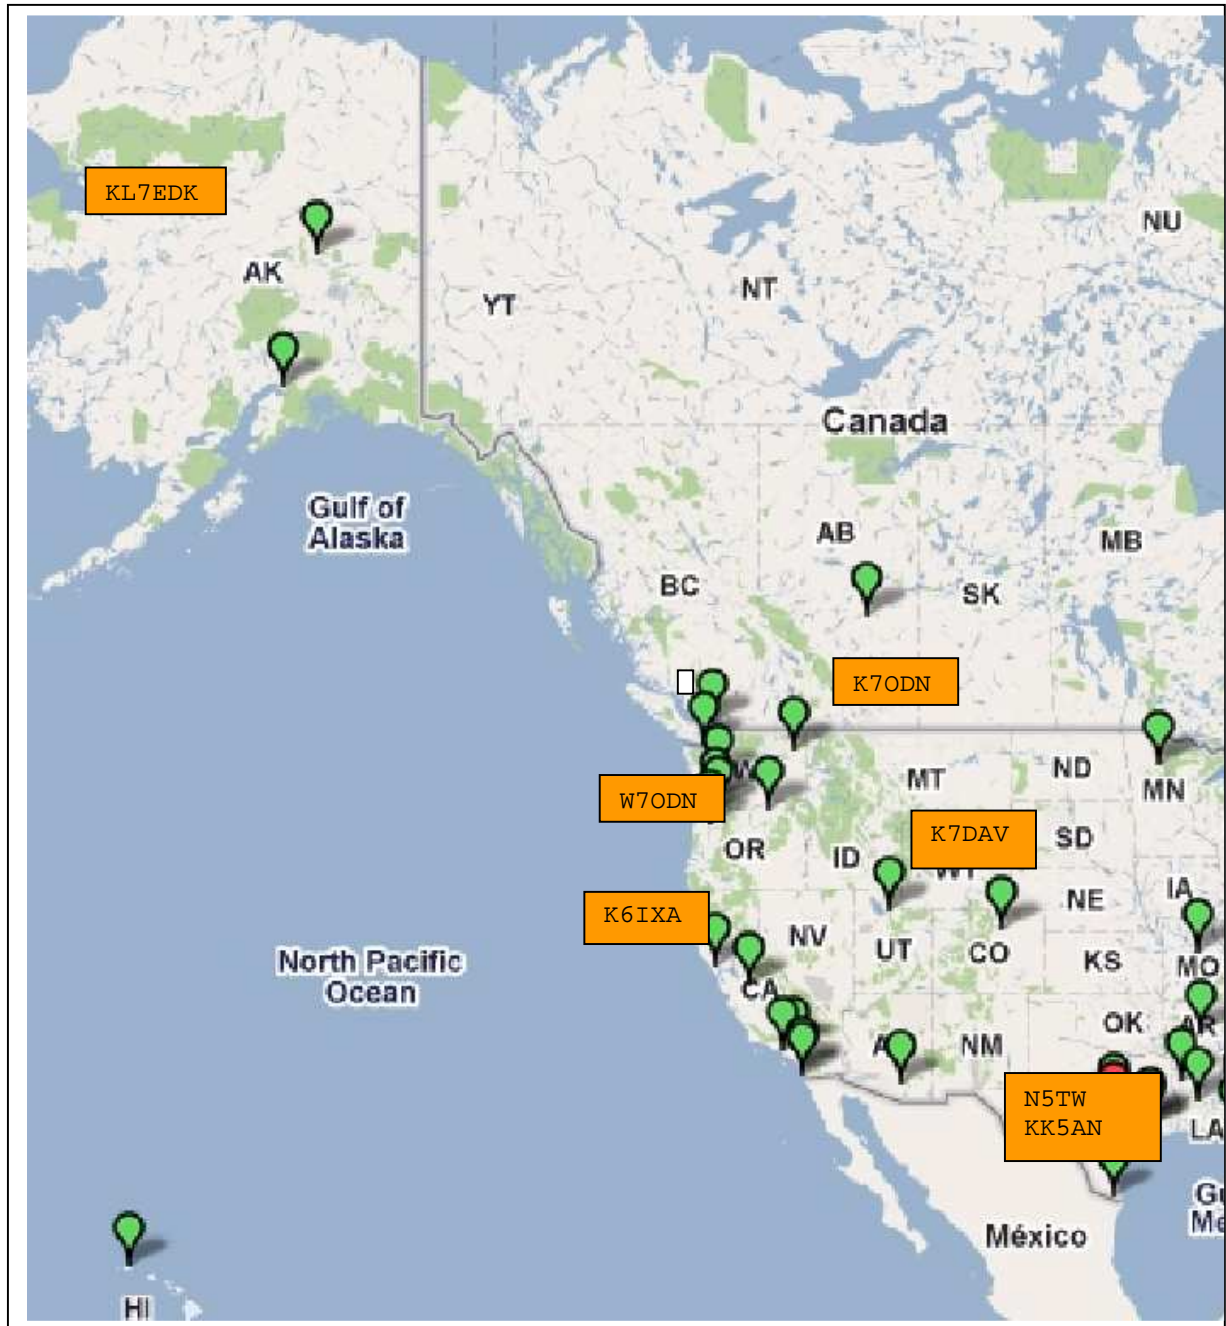

## OREGON EMCOMM FACTOR ROUTES

The highlighted HF RMS stations generally have proved to be good for HF Factor connections to them from Oregon, to deliver messages into the Winlink system.